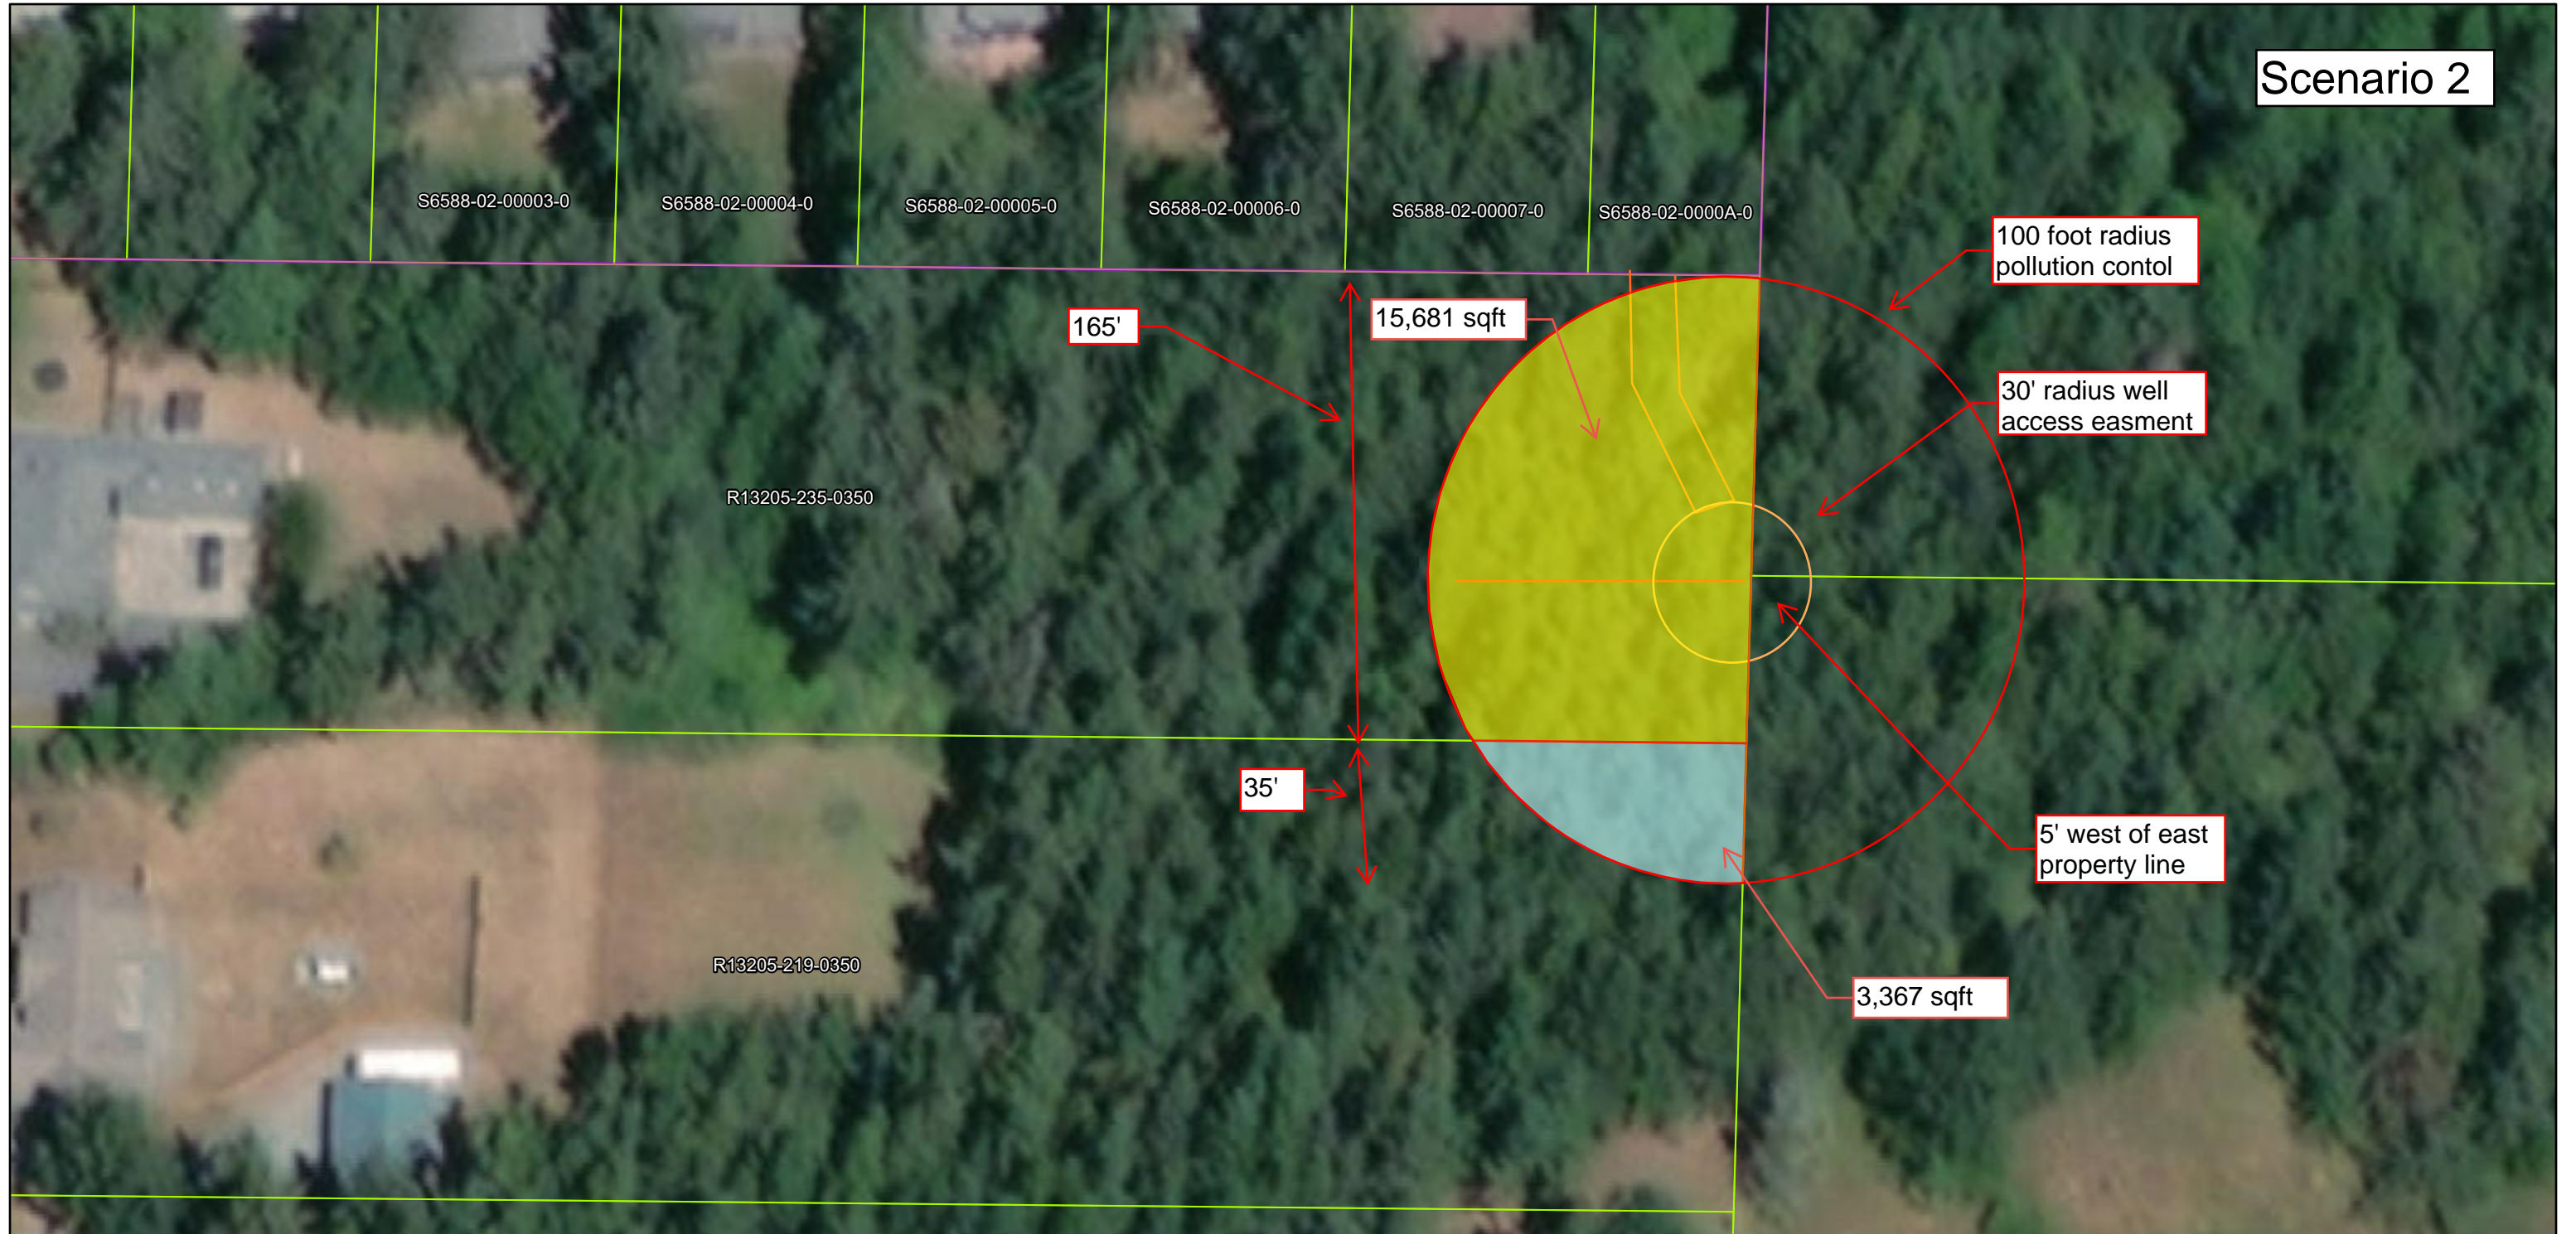

Island County Parcel Viewer Map

Scenario 1

1/31/2021, 6:07:56 PM

- | | | | |
|--------------|--------------------------|--------------------------|-------------|
| Plats | Roads | — Collector and Arterial | --- Private |
| □ Plat | □ Highway | — Collector and Arterial | --- Private |
| □ Parcels | — Collector and Arterial | — Local | |

GeoEye, Maxar, Microsoft

Island County Parcel Viewer Map

Scenario 2

1/31/2021, 6:07:56 PM

- | | | | |
|---------|------------------------|------------------------|---------|
| Plats | Roads | Collector and Arterial | Private |
| Plat | Highway | Collector and Arterial | Private |
| Parcels | Collector and Arterial | Local | |