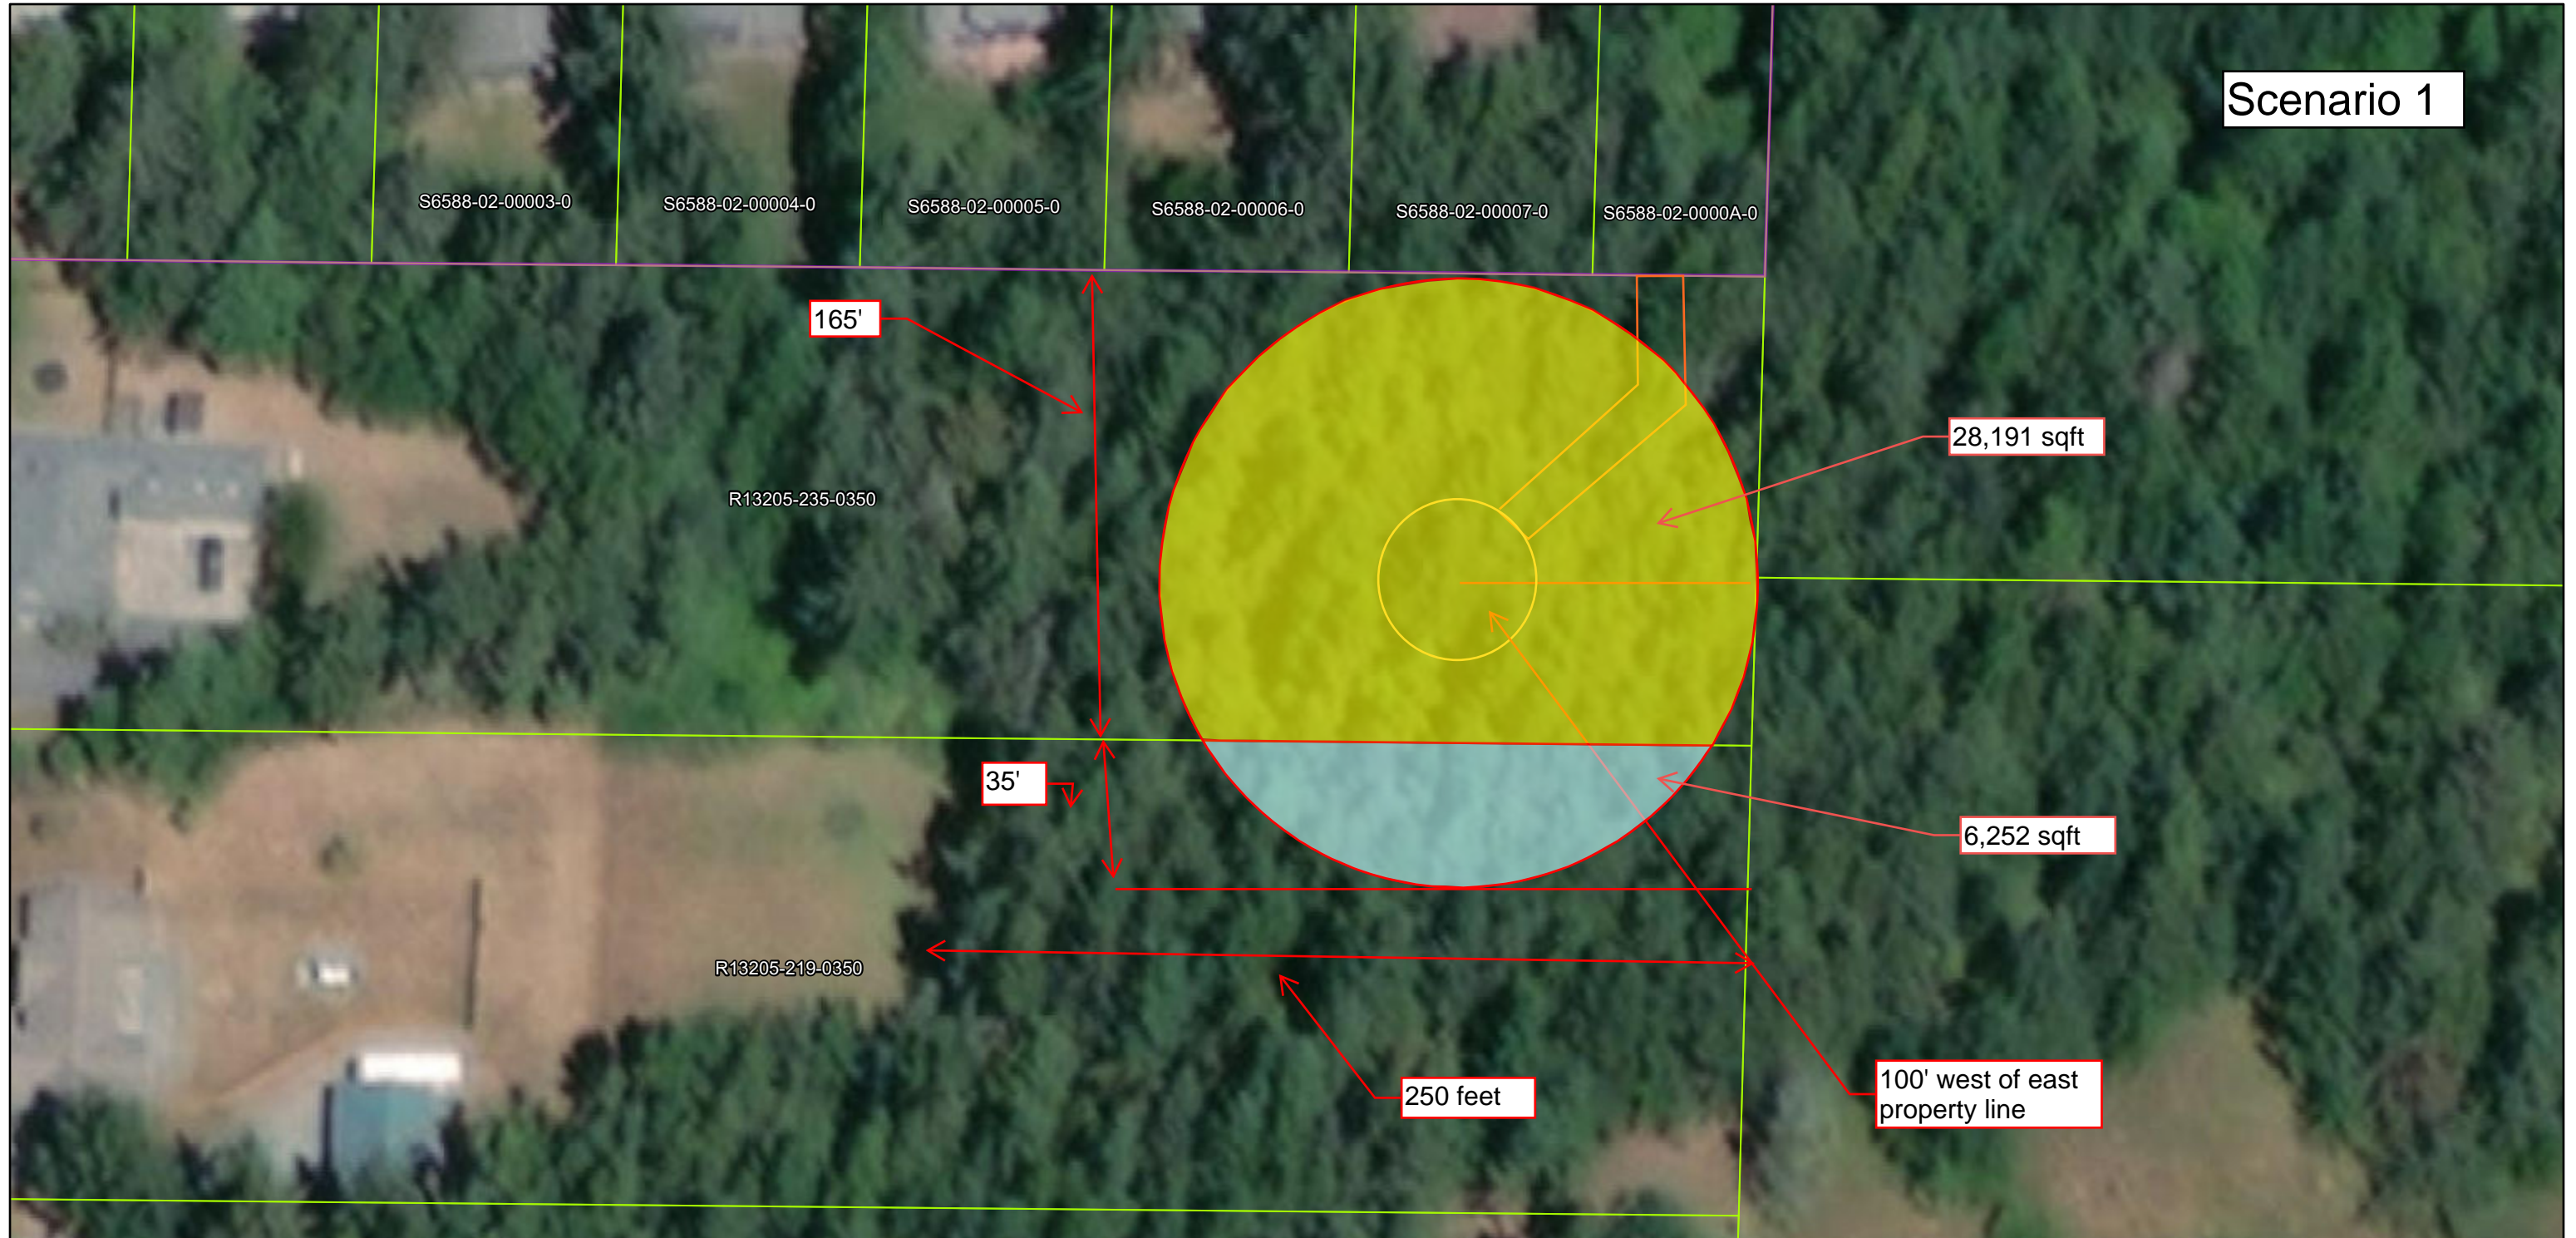

Island County Parcel Viewer Map

Scenario 1

1/31/2021, 6:07:56 PM

- | | | | |
|--------------|--------------------------|--------------------------|-------------|
| Plats | Roads | — Collector and Arterial | --- Private |
| □ Plat | □ Highway | — Collector and Arterial | --- Private |
| □ Parcels | — Collector and Arterial | — Local | |

GeoEye, Maxar, Microsoft

Island County Parcel Viewer Map

Scenario 2

1/31/2021, 6:07:56 PM

- | | | | |
|---------|------------------------|------------------------|---------|
| Plats | Roads | Collector and Arterial | Private |
| Plat | Highway | Collector and Arterial | Private |
| Parcels | Collector and Arterial | Local | |